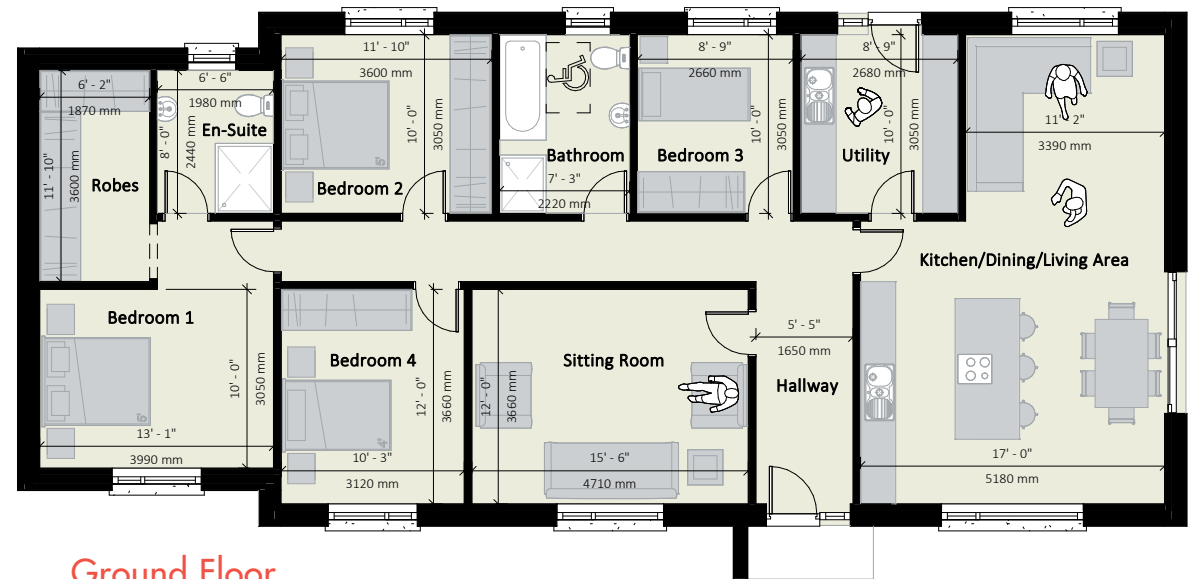

LAVENDER 746 sq.ft

Ground Floor

PLUM 996 sq.ft

Ground Floor

PINE 1,227 sq.ft

Contemporary

Traditional

Ground Floor

FIR 1,506 sq.ft

Contemporary

Traditional

Ground Floor

ELM 1,598 sq.ft

Contemporary

Traditional

Ground Floor

CHERRY 1,731 sq.ft

Contemporary

Traditional

Ground Floor

LAUREL 1,850 sq.ft

Ground Floor

SYCAMORE 1,952 sq.ft

Contemporary

Traditional

Ground Floor

SPRUCE 2,145 sq.ft

Contemporary

Traditional

Ground Floor

CHESTNUT 1,490 sq.ft

Contemporary