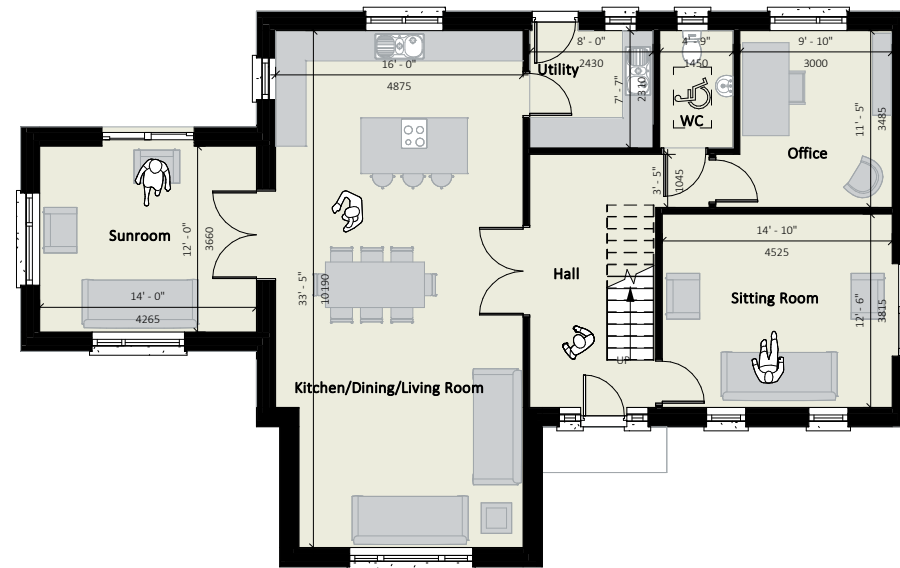

Traditional

First Floor

BLACKTHORN 1,596 sq.ft

Ground Floor

First Floor

WHITETHORN 1,810 sq.ft

Ground Floor

First Floor

PALM 1,976 sq.ft

Contemporary

Traditional

Ground Floor

First Floor

LIME 2,388 sq.ft

Contemporary

Traditional

Ground Floor

First Floor

ASPEN 2,432 sq.ft

Contemporary

Ground Floor

Traditional

First Floor

LARCH 2,868 sq.ft

WILLOW 1,555 sq.ft

Contemporary

Ground Floor

First Floor

CEDAR 1,784 sq.ft

Contemporary

Ground Floor

First Floor