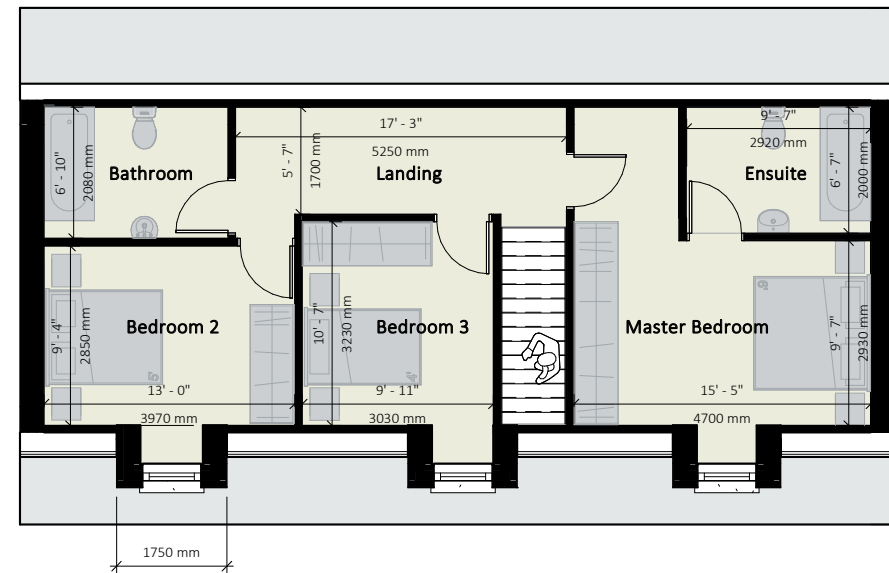

Traditional

Ground Floor

SPRUCE 2,145 sq.ft

Contemporary

Traditional

Ground Floor

CHESTNUT 1,490 sq.ft

Contemporary

Ground Floor

Traditional

First Floor

WALNUT 1,765 sq.ft

Contemporary

Ground Floor

Traditional

First Floor

OLIVE 1,807 sq.ft

Contemporary

Ground Floor

Traditional

First Floor

HOLLYOAK 2,113 sq.ft

Contemporary

Ground Floor

Traditional

First Floor

BLACKTHORN 1,596 sq.ft

Ground Floor

First Floor

WHITETHORN 1,810 sq.ft

Ground Floor

First Floor