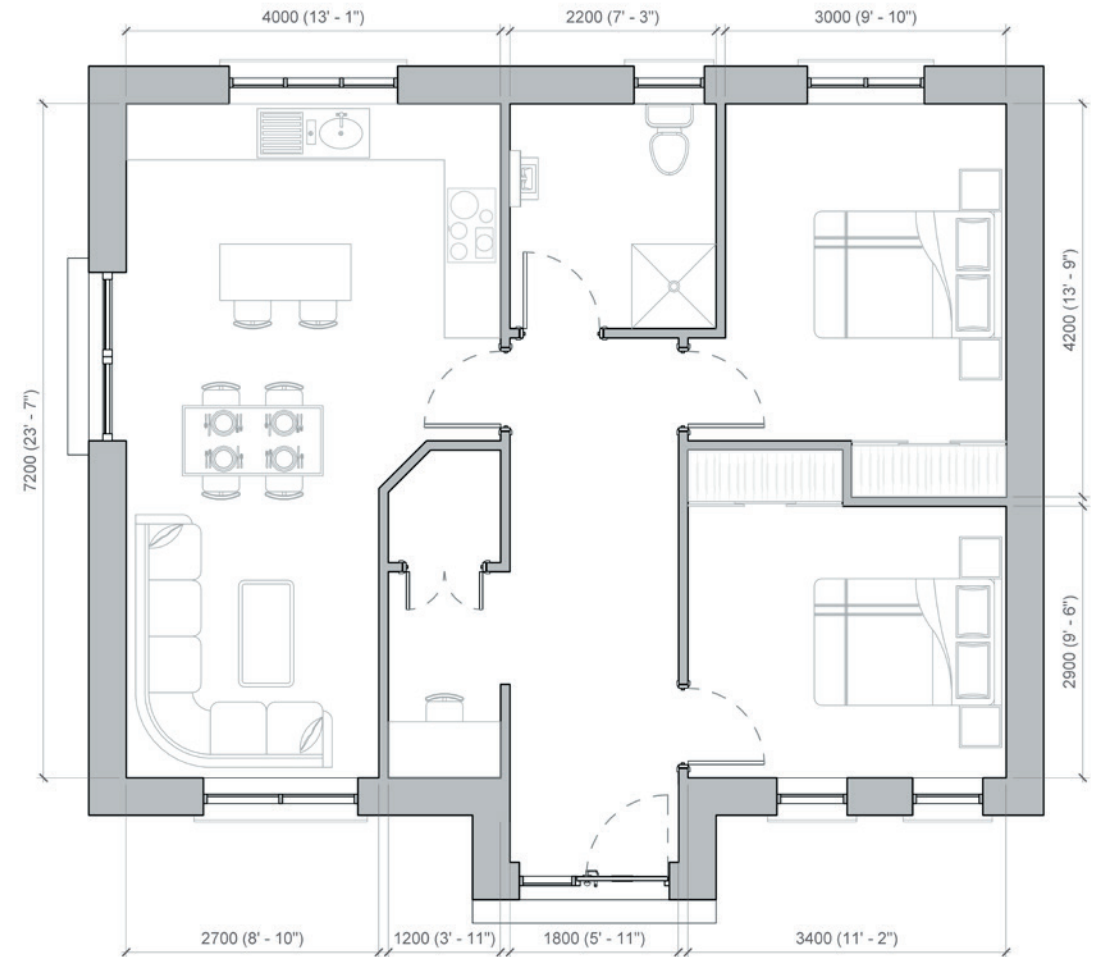

Single Storey 03

Dormer 14

1.5 Storey 18

Two Storey 25

BERRY 681 sq.ft

Ground Floor

PEAR 746 sq.ft

Ground Floor

LAVENDER 746 sq.ft

Ground Floor

PLUM 996 sq.ft

Ground Floor

PINE 1,227 sq.ft

Contemporary

Traditional

Ground Floor

FIR 1,506 sq.ft

Contemporary

Traditional

Ground Floor

ELM 1,598 sq.ft

Contemporary

Traditional

Ground Floor

CHERRY 1,731 sq.ft

Contemporary

Traditional

Ground Floor

LAUREL 1,850 sq.ft

Ground Floor

SYCAMORE 1,952 sq.ft

Contemporary