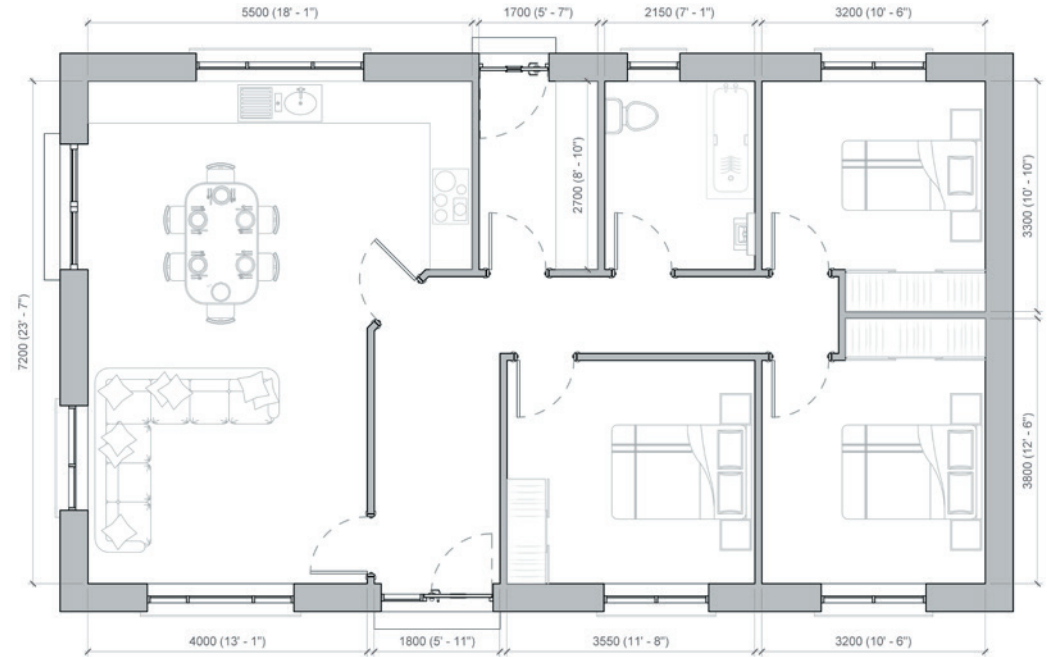

Single Storey 03

Dormer 14

1.5 Storey 18

Two Storey 25

BERRY 681 sq.ft

Ground Floor

PEAR 746 sq.ft

Ground Floor

LAVENDER 746 sq.ft

Ground Floor

PLUM 996 sq.ft

Ground Floor

PINE 1,227 sq.ft

Contemporary

Traditional

Ground Floor

FIR 1,506 sq.ft

Contemporary

Traditional

Ground Floor

ELM 1,598 sq.ft

Contemporary

Traditional

Ground Floor

Traditional

Ground Floor

SPRUCE 2,145 sq.ft

Contemporary

Traditional

Ground Floor

CHESTNUT 1,490 sq.ft

Contemporary