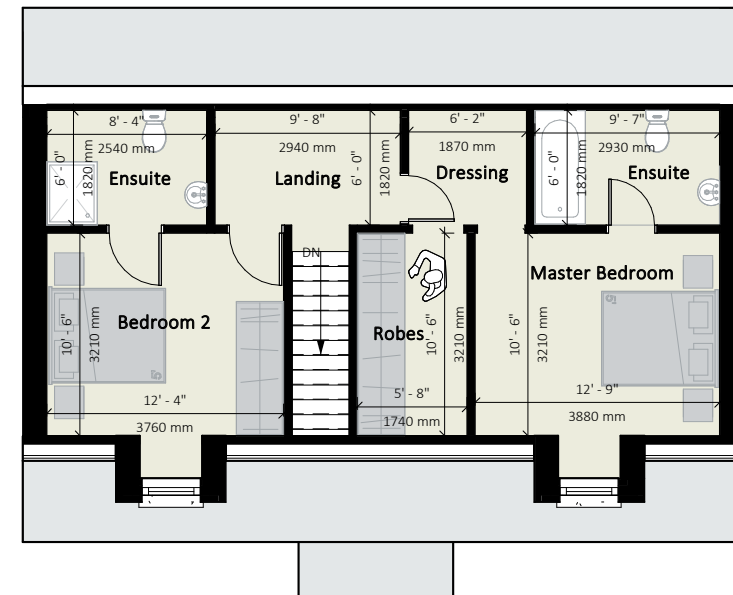

CHERRY 1,731 sq.ft

Contemporary

Traditional

Ground Floor

LAUREL 1,850 sq.ft

Ground Floor

SYCAMORE 1,952 sq.ft

Contemporary

Traditional

Ground Floor

SPRUCE 2,145 sq.ft

Contemporary

Traditional

Ground Floor

CHESTNUT 1,490 sq.ft

Contemporary

Ground Floor

Traditional

First Floor

WALNUT 1,765 sq.ft

Contemporary

Ground Floor

Traditional

First Floor

OLIVE 1,807 sq.ft

Contemporary

Ground Floor

Traditional

First Floor

HOLLYOAK 2,113 sq.ft

Contemporary

Ground Floor