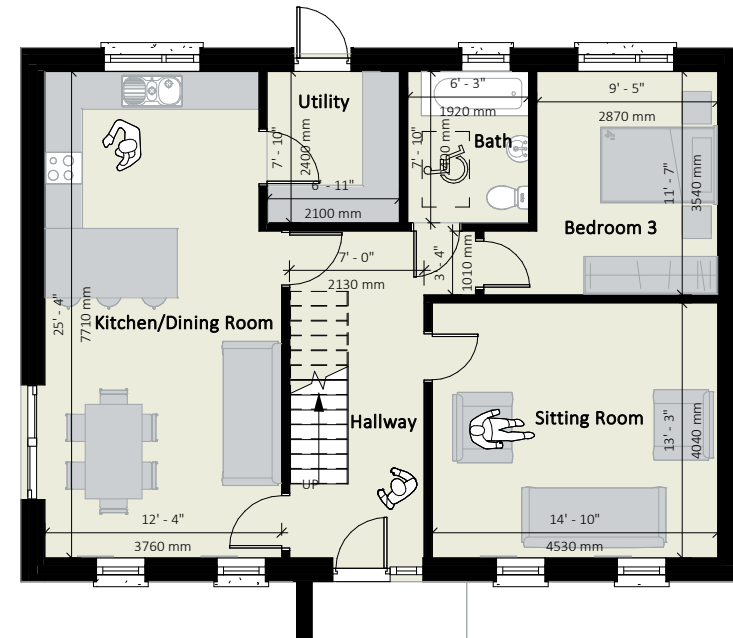

CHERRY 1,731 sq.ft

Contemporary

Traditional

Ground Floor

LAUREL 1,850 sq.ft

Ground Floor

SYCAMORE 1,952 sq.ft

Contemporary

Traditional

Ground Floor

SPRUCE 2,145 sq.ft

Contemporary

Traditional

Ground Floor

CHESTNUT 1,490 sq.ft

Contemporary

Ground Floor

Traditional

First Floor

WALNUT 1,765 sq.ft

Contemporary

Ground Floor

Traditional

First Floor

OLIVE 1,807 sq.ft

Contemporary

Ground Floor

Traditional

First Floor

HOLLYOAK 2,113 sq.ft

Contemporary

Ground Floor