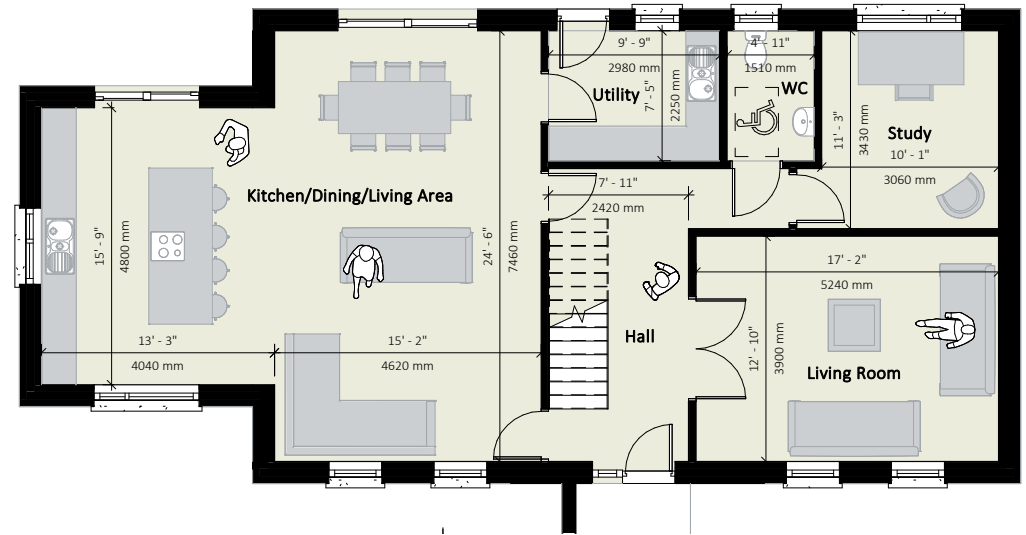

PALM 1,976 sq.ft

Contemporary

Traditional

Ground Floor

First Floor

LIME 2,388 sq.ft

Contemporary

Traditional

Ground Floor

First Floor

ASPEN 2,432 sq.ft

Contemporary

Ground Floor

Traditional

First Floor

LARCH 2,868 sq.ft

Contemporary

Ground Floor

Traditional

First Floor

MAPLE 3,115 sq.ft

Contemporary

Traditional

Ground Floor

WILLOW 1,555 sq.ft

Contemporary

Ground Floor

First Floor

CEDAR 1,784 sq.ft

Contemporary

Ground Floor

First Floor