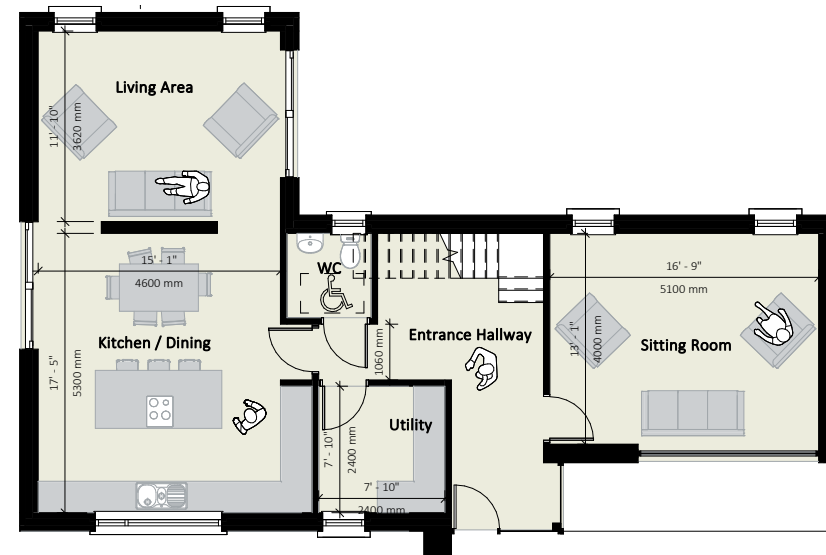

First Floor

ASH 1,500 sq.ft

Ground Floor

First Floor

ORANGE 1,596 sq.ft

Ground Floor

First Floor

OAK 1,810 sq.ft

WILLOW 1,555 sq.ft

Contemporary

Ground Floor

First Floor

CEDAR 1,784 sq.ft

Contemporary

Ground Floor

First Floor

HAZEL 1,857 sq.ft

Contemporary

TEAK 1,972 sq.ft

HAWTHORN 2,016 sq.ft

Contemporary

Ground Floor

First Floor

Contemporary

Traditional

BEECH 2,432 sq.ft

Contemporary

First Floor

Traditional

Ground Floor

MURPHY
NEW HOMES

Clonmeen, Banteer, Co. Cork, P51 TV08