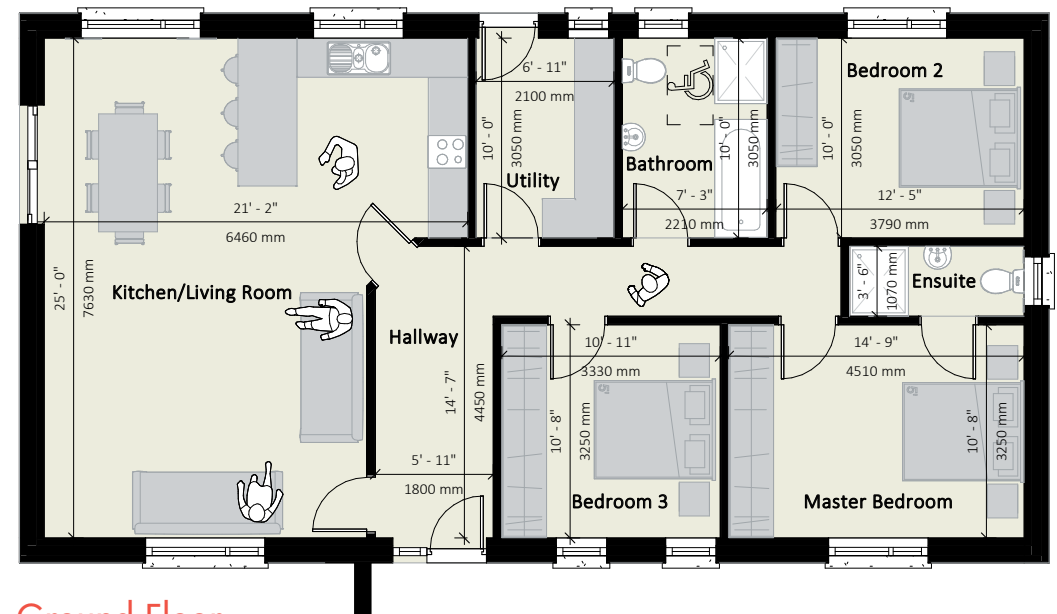

Single Storey 03

Dormer 14

1.5 Storey 18

Two Storey 25

BERRY 681 sq.ft

Ground Floor

PEAR 746 sq.ft

Ground Floor

LAVENDER 746 sq.ft

Ground Floor

PLUM 996 sq.ft

Ground Floor

PINE 1,227 sq.ft

Contemporary

Traditional

Ground Floor

FIR 1,506 sq.ft

Contemporary

Traditional

Ground Floor

ELM 1,598 sq.ft

Contemporary

Traditional

Ground Floor

CHERRY 1,731 sq.ft

Contemporary

Traditional

Ground Floor

LAUREL 1,850 sq.ft

Ground Floor

SYCAMORE 1,952 sq.ft

Contemporary