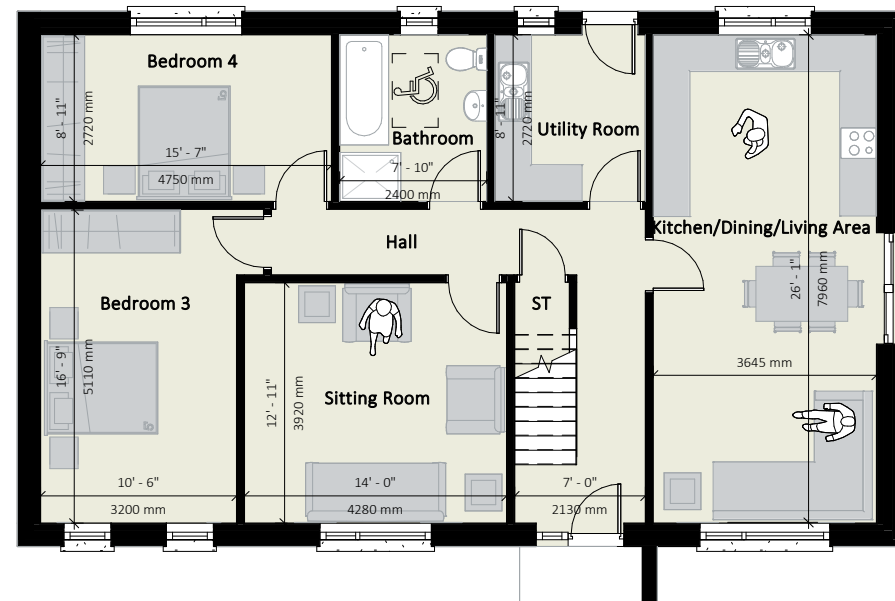

Traditional

Ground Floor

SPRUCE 2,145 sq.ft

Contemporary

Traditional

Ground Floor

CHESTNUT 1,490 sq.ft

Contemporary

Ground Floor

Traditional

First Floor

WALNUT 1,765 sq.ft

Contemporary

Ground Floor

Traditional

First Floor

OLIVE 1,807 sq.ft

Contemporary

Ground Floor

Traditional

First Floor

HOLLYOAK 2,113 sq.ft

Contemporary

Ground Floor

Traditional

First Floor

BLACKTHORN 1,596 sq.ft

Ground Floor

First Floor

WHITETHORN 1,810 sq.ft

Ground Floor

First Floor