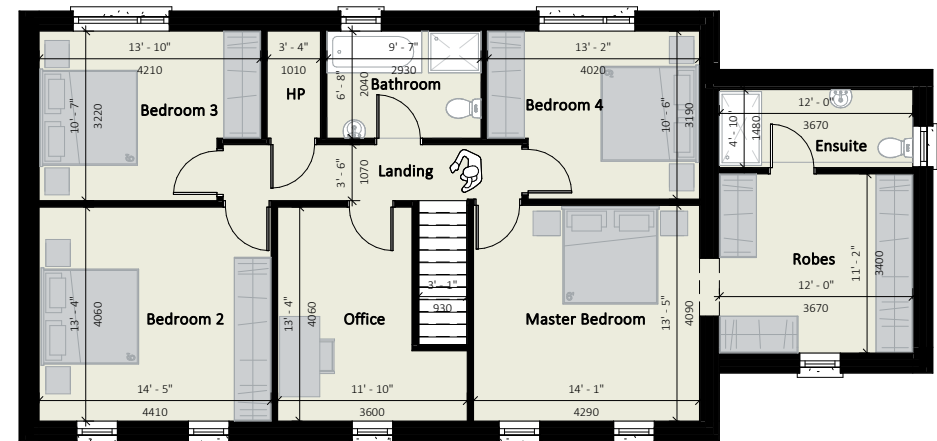

WILLOW 1,555 sq.ft

Contemporary

Ground Floor

First Floor

CEDAR 1,784 sq.ft

Contemporary

Ground Floor

First Floor

HAZEL 1,857 sq.ft

Contemporary

TEAK 1,972 sq.ft

HAWTHORN 2,016 sq.ft

Contemporary

Ground Floor

First Floor

Contemporary

Traditional

BEECH 2,432 sq.ft

Contemporary

First Floor

Traditional

Ground Floor

MURPHY
NEW HOMES

Clonmeen, Banteer, Co. Cork, P51 TV08