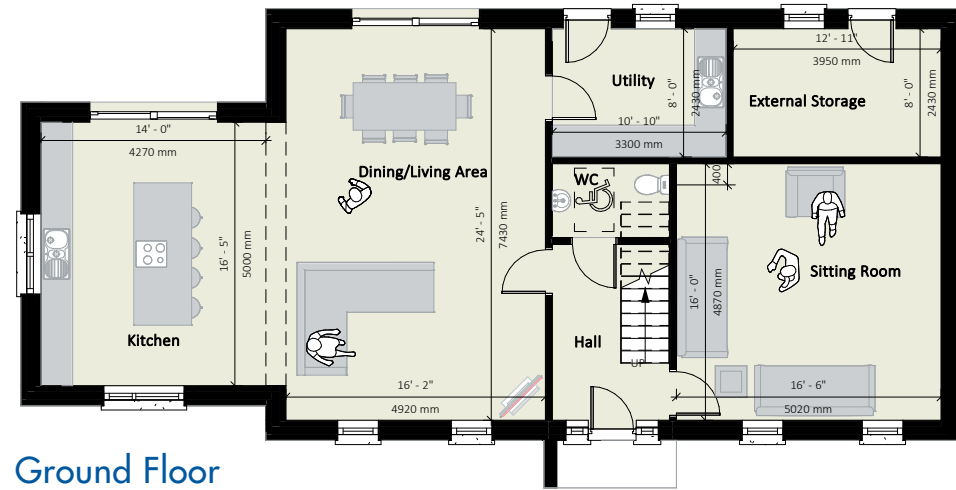

WILLOW 1,555 sq.ft

Contemporary

Ground Floor

First Floor

CEDAR 1,784 sq.ft

Contemporary

Ground Floor

First Floor

HAZEL 1,857 sq.ft

Contemporary

TEAK 1,972 sq.ft

HAWTHORN 2,016 sq.ft

Contemporary

Ground Floor

First Floor

Contemporary

Traditional

BEECH 2,432 sq.ft

Contemporary

First Floor

Traditional

Ground Floor

MURPHY
NEW HOMES

Clonmeen, Banteer, Co. Cork, P51 TV08