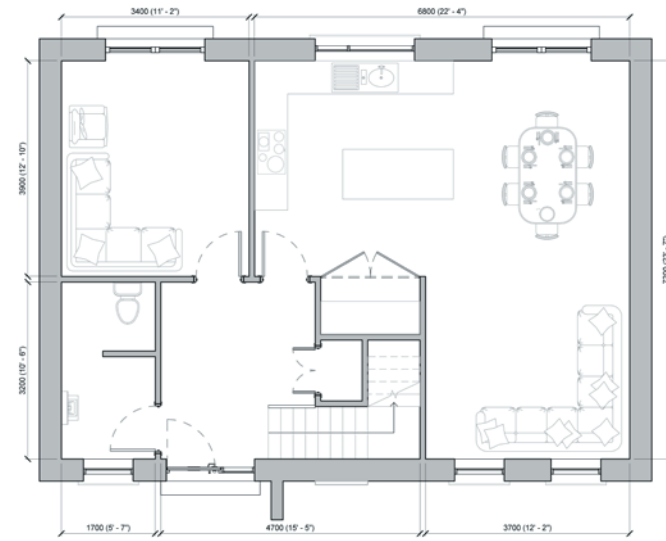

Contemporary

Ground Floor

Traditional

First Floor

MAPLE 3,115 sq.ft

Contemporary

Traditional

Ground Floor

First Floor

ASH 1,500 sq.ft

Ground Floor

First Floor

ORANGE 1,596 sq.ft

Ground Floor

First Floor

OAK 1,810 sq.ft

WILLOW 1,555 sq.ft

Contemporary

Ground Floor

First Floor

CEDAR 1,784 sq.ft

Contemporary

Ground Floor

First Floor

HAZEL 1,857 sq.ft

Contemporary

TEAK 1,972 sq.ft

HAWTHORN 2,016 sq.ft

Contemporary

Ground Floor

First Floor

Contemporary