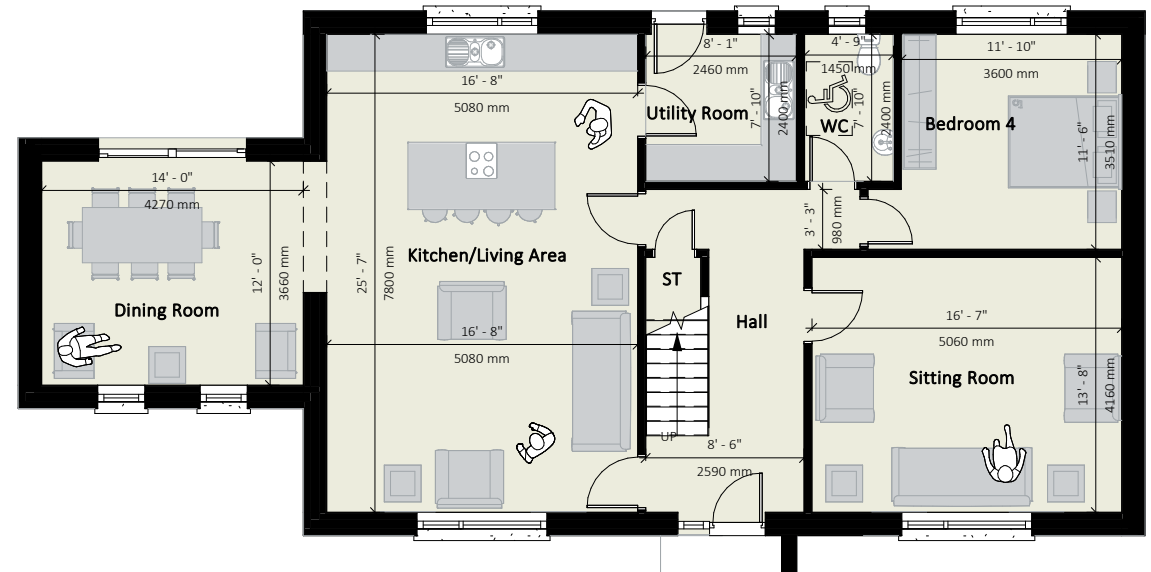

Ground Floor

Traditional

First Floor

WALNUT 1,765 sq.ft

Contemporary

Ground Floor

Traditional

First Floor

OLIVE 1,807 sq.ft

Contemporary

Ground Floor

Traditional

First Floor

HOLLYOAK 2,113 sq.ft

Contemporary

Ground Floor

Traditional

First Floor

BLACKTHORN 1,596 sq.ft

Ground Floor

First Floor

WHITETHORN 1,810 sq.ft

Ground Floor

First Floor

PALM 1,976 sq.ft

Contemporary

Traditional

Ground Floor

First Floor

LIME 2,388 sq.ft

Contemporary

Traditional