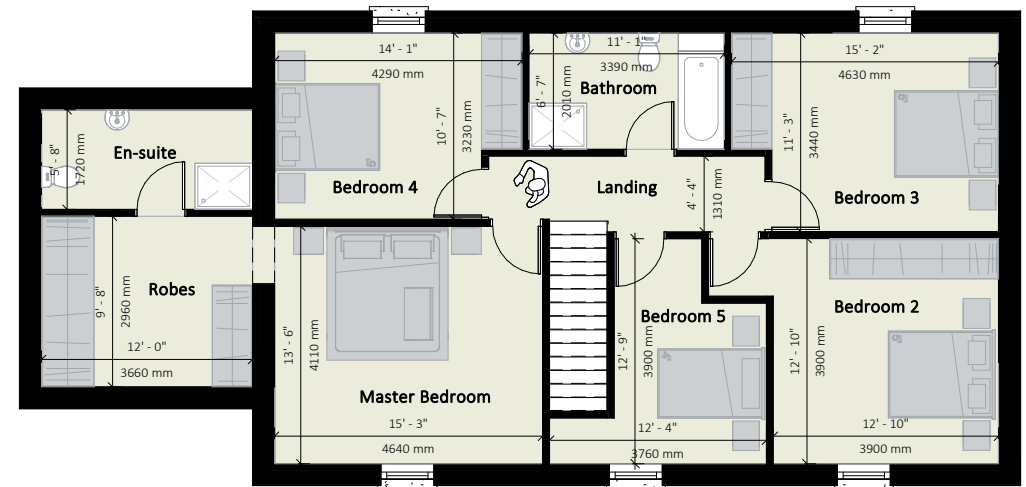

PALM 1,976 sq.ft

Contemporary

Traditional

Ground Floor

First Floor

LIME 2,388 sq.ft

Contemporary

Traditional

Ground Floor

First Floor

ASPEN 2,432 sq.ft

Contemporary

Ground Floor

Traditional

First Floor

LARCH 2,868 sq.ft

Contemporary

Ground Floor

Traditional

First Floor

MAPLE 3,115 sq.ft

Contemporary

Traditional

Ground Floor

WILLOW 1,555 sq.ft

Contemporary

Ground Floor

First Floor

CEDAR 1,784 sq.ft

Contemporary

Ground Floor

First Floor