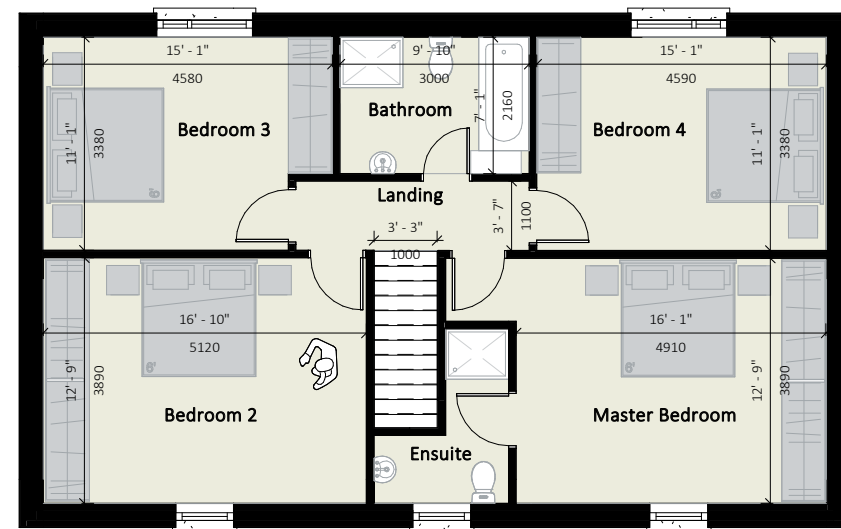

Traditional

First Floor

BLACKTHORN 1,596 sq.ft

Ground Floor

First Floor

WHITETHORN 1,810 sq.ft

Ground Floor

First Floor

PALM 1,976 sq.ft

Contemporary

Traditional

Ground Floor

First Floor

LIME 2,388 sq.ft

Contemporary

Traditional

Ground Floor

First Floor

ASPEN 2,432 sq.ft

Contemporary

Ground Floor

Traditional

First Floor

LARCH 2,868 sq.ft

Contemporary

Ground Floor

Traditional

First Floor

MAPLE 3,115 sq.ft

Contemporary

Traditional

Ground Floor