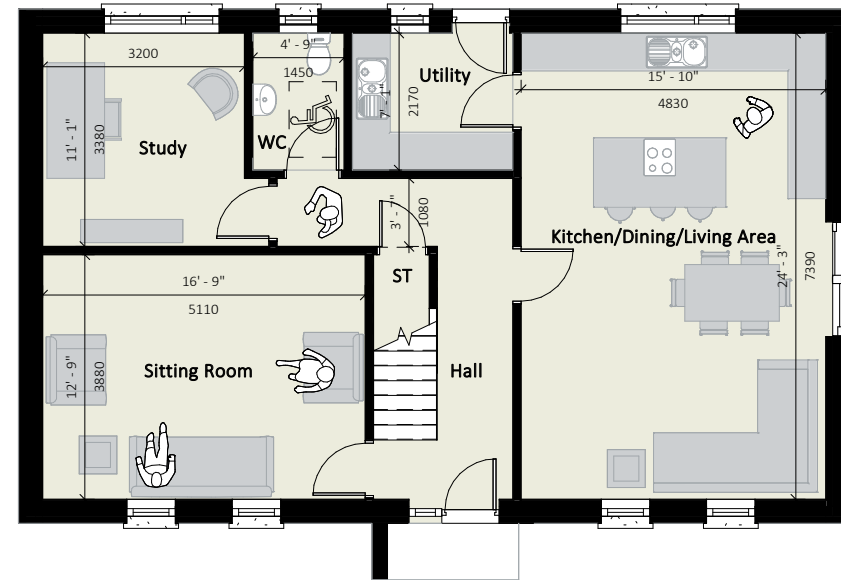

Ground Floor

Traditional

First Floor

WALNUT 1,765 sq.ft

Contemporary

Ground Floor

Traditional

First Floor

Traditional

First Floor

BLACKTHORN 1,596 sq.ft

Ground Floor

First Floor

WHITETHORN 1,810 sq.ft

Ground Floor

First Floor

PALM 1,976 sq.ft

Contemporary

Traditional

Ground Floor

First Floor

LIME 2,388 sq.ft

Contemporary

Traditional

Ground Floor

First Floor

ASPEN 2,432 sq.ft

Contemporary

Ground Floor

Traditional

First Floor

LARCH 2,868 sq.ft