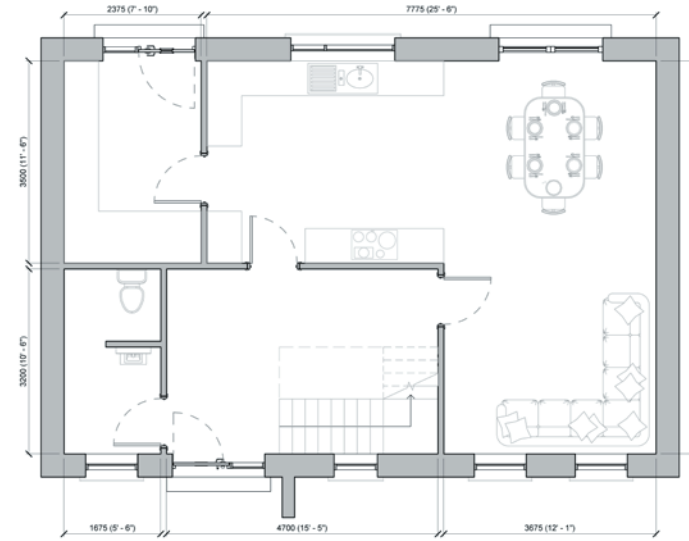

Ground Floor

First Floor

ASPEN 2,432 sq.ft

Contemporary

Ground Floor

Traditional

First Floor

LARCH 2,868 sq.ft

Contemporary

Ground Floor

Traditional

First Floor

MAPLE 3,115 sq.ft

Contemporary

Traditional

Ground Floor

First Floor

ASH 1,500 sq.ft

Ground Floor

First Floor

ORANGE 1,596 sq.ft

Ground Floor

First Floor

OAK 1,810 sq.ft

WILLOW 1,555 sq.ft

Contemporary

Ground Floor

First Floor

CEDAR 1,784 sq.ft

Contemporary

Ground Floor

First Floor