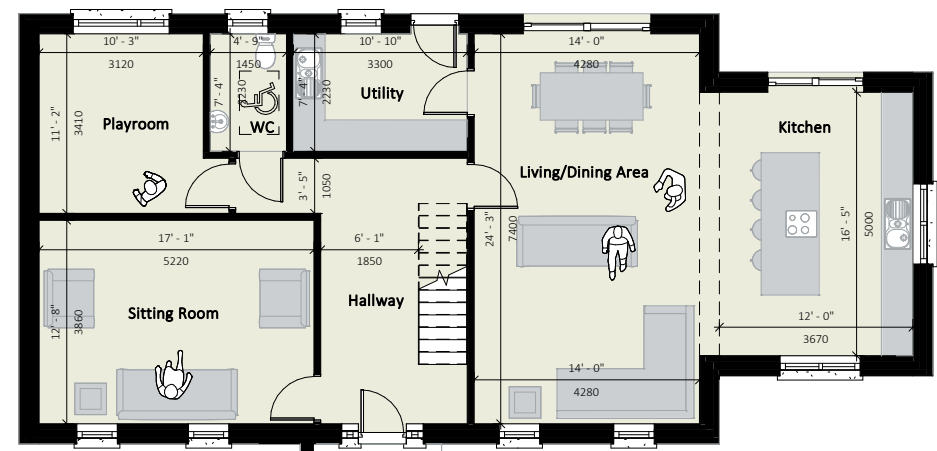

WILLOW 1,555 sq.ft

Contemporary

Ground Floor

First Floor

CEDAR 1,784 sq.ft

Contemporary

Ground Floor

First Floor

HAZEL 1,857 sq.ft

Contemporary

TEAK 1,972 sq.ft

HAWTHORN 2,016 sq.ft

Contemporary

Ground Floor

First Floor

Contemporary

Traditional

BEECH 2,432 sq.ft

Contemporary

First Floor

Traditional

Ground Floor

MURPHY
NEW HOMES

Clonmeen, Banteer, Co. Cork, P51 TV08