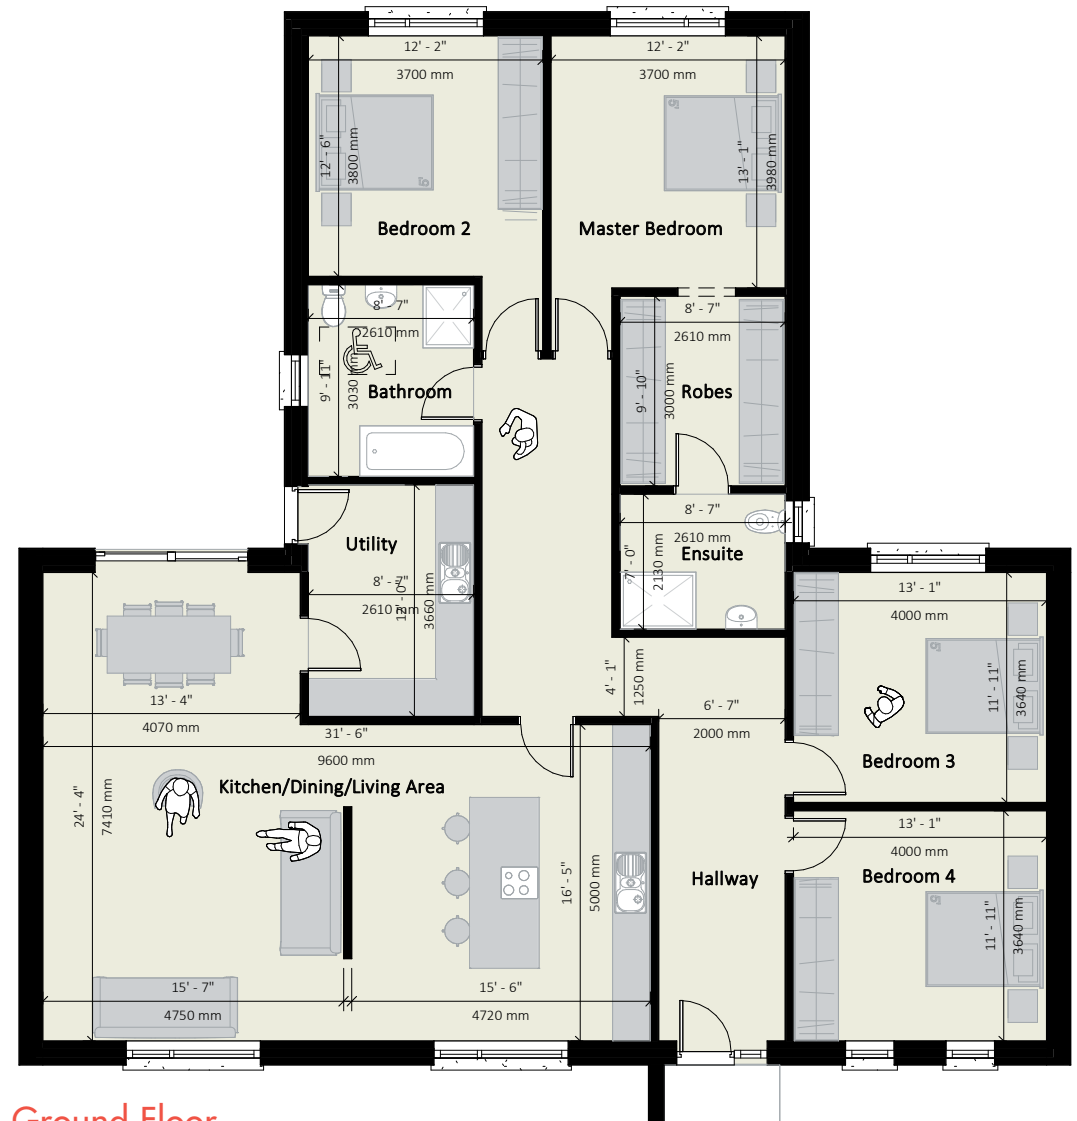

CHERRY 1,731 sq.ft

Contemporary

Traditional

Ground Floor

LAUREL 1,850 sq.ft

Ground Floor

SYCAMORE 1,952 sq.ft

Contemporary

Traditional

Ground Floor

SPRUCE 2,145 sq.ft

Contemporary

Traditional

Ground Floor

CHESTNUT 1,490 sq.ft

Contemporary

Ground Floor

Traditional

First Floor

WALNUT 1,765 sq.ft

Contemporary

Ground Floor

Traditional

First Floor

OLIVE 1,807 sq.ft

Contemporary

Ground Floor

Traditional

First Floor

HOLLYOAK 2,113 sq.ft

Contemporary

Ground Floor