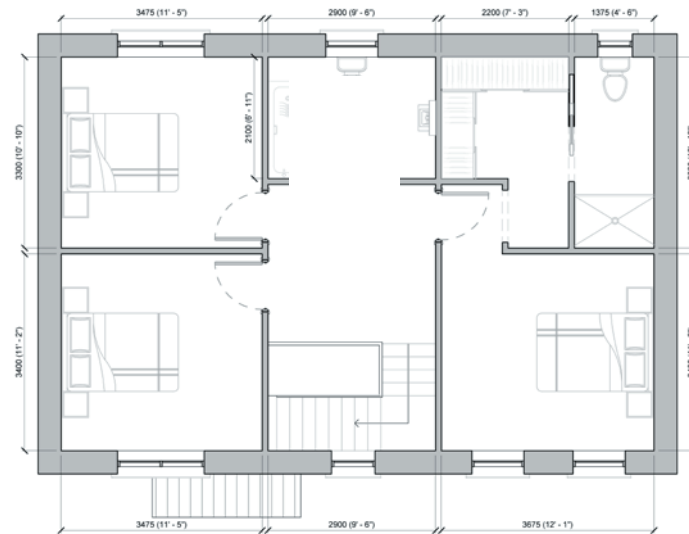

Ground Floor

First Floor

ASPEN 2,432 sq.ft

Contemporary

Ground Floor

Traditional

First Floor

LARCH 2,868 sq.ft

Contemporary

Ground Floor

Traditional

First Floor

MAPLE 3,115 sq.ft

Contemporary

Traditional

Ground Floor

First Floor

ASH 1,500 sq.ft

Ground Floor

First Floor

ORANGE 1,596 sq.ft

Ground Floor

First Floor

OAK 1,810 sq.ft

WILLOW 1,555 sq.ft

Contemporary

Ground Floor

First Floor

CEDAR 1,784 sq.ft

Contemporary

Ground Floor

First Floor