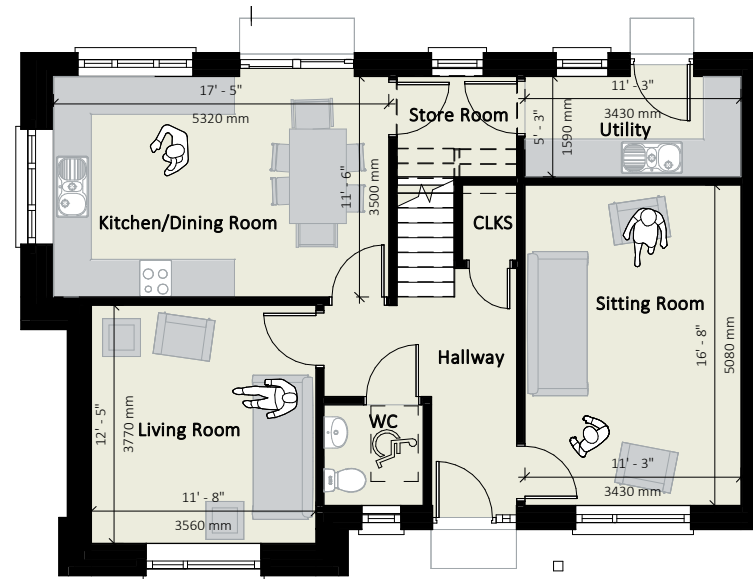

Contemporary

Ground Floor

Traditional

First Floor

MAPLE 3,115 sq.ft

Contemporary

Traditional

Ground Floor

First Floor

ASH 1,500 sq.ft

Ground Floor

First Floor

ORANGE 1,596 sq.ft

Ground Floor

First Floor

OAK 1,810 sq.ft

WILLOW 1,555 sq.ft

Contemporary

Ground Floor

First Floor

CEDAR 1,784 sq.ft

Contemporary

Ground Floor

First Floor

HAZEL 1,857 sq.ft

Contemporary

TEAK 1,972 sq.ft

HAWTHORN 2,016 sq.ft

Contemporary

Ground Floor

First Floor

Contemporary