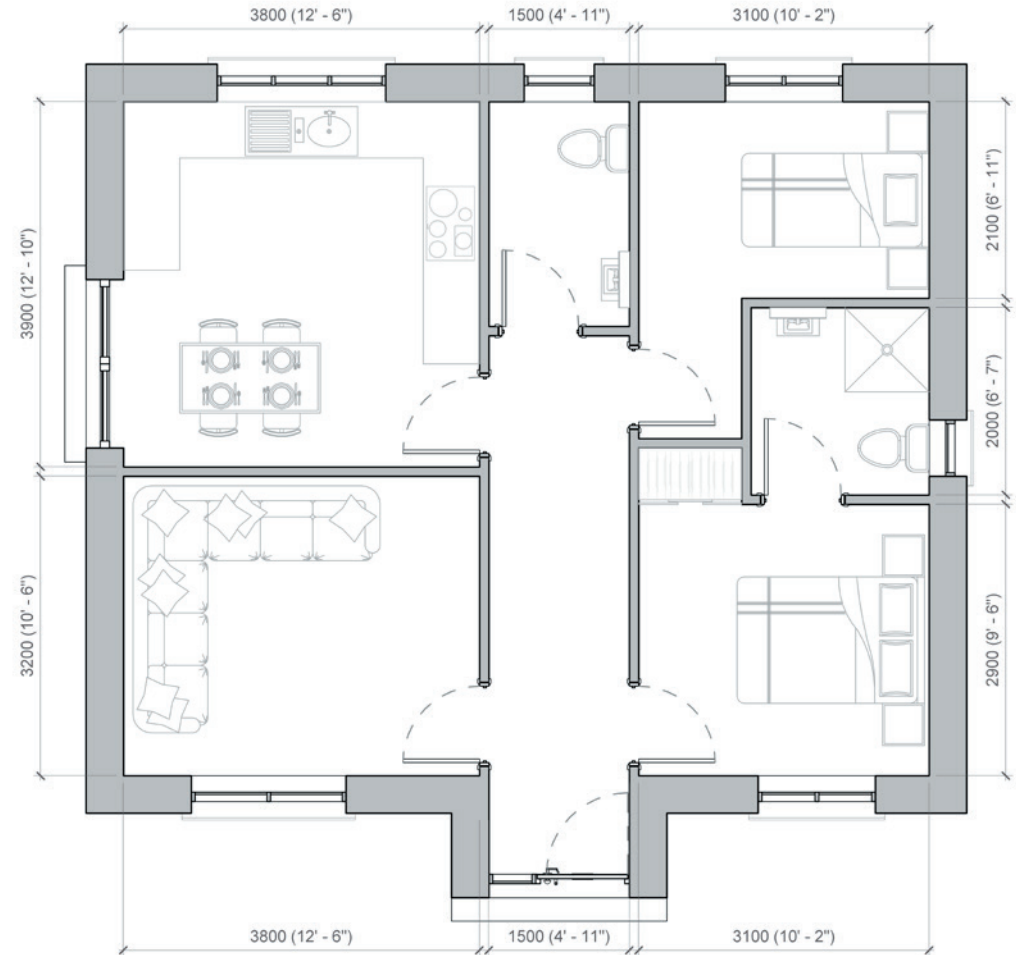

Single Storey 03

Dormer 14

1.5 Storey 18

Two Storey 25

BERRY 681 sq.ft

Ground Floor

PEAR 746 sq.ft

Ground Floor

LAVENDER 746 sq.ft

Ground Floor

PLUM 996 sq.ft

Ground Floor

PINE 1,227 sq.ft

Contemporary

Traditional

Ground Floor

FIR 1,506 sq.ft

Contemporary

Traditional

Ground Floor

ELM 1,598 sq.ft

Contemporary

Traditional

Ground Floor

Ground Floor

Traditional

First Floor

WALNUT 1,765 sq.ft

Contemporary

Ground Floor

Traditional

First Floor