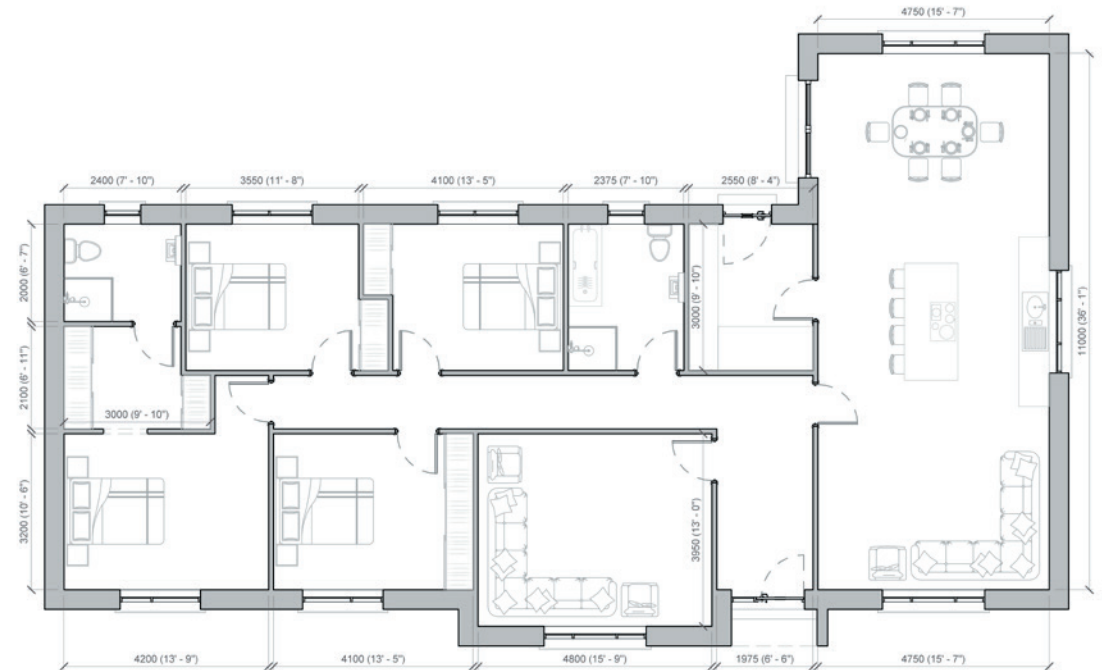

FIR 1,506 sq.ft

Contemporary

Traditional

Ground Floor

ELM 1,598 sq.ft

Contemporary

Traditional

Ground Floor

CHERRY 1,731 sq.ft

Contemporary

Traditional

Ground Floor

LAUREL 1,850 sq.ft

Ground Floor

SYCAMORE 1,952 sq.ft

Contemporary

Traditional

Ground Floor

SPRUCE 2,145 sq.ft

Contemporary

Traditional

Ground Floor

CHESTNUT 1,490 sq.ft

Contemporary

Ground Floor

Traditional

First Floor

WALNUT 1,765 sq.ft

Contemporary

Ground Floor

Traditional

First Floor