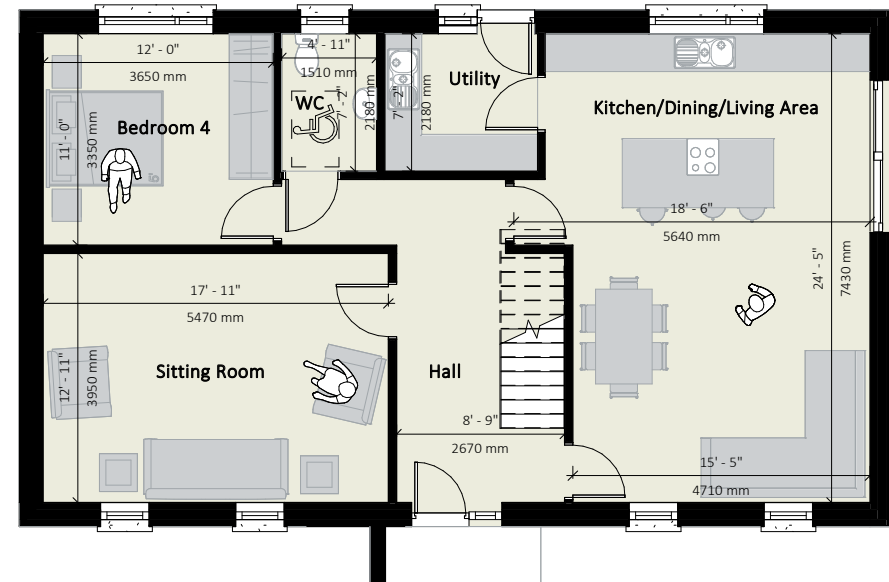

Traditional

Ground Floor

SPRUCE 2,145 sq.ft

Contemporary

Traditional

Ground Floor

CHESTNUT 1,490 sq.ft

Contemporary

Ground Floor

Traditional

First Floor

WALNUT 1,765 sq.ft

Contemporary

Ground Floor

Traditional

First Floor

OLIVE 1,807 sq.ft

Contemporary

Ground Floor

Traditional

First Floor

HOLLYOAK 2,113 sq.ft

Contemporary

Ground Floor

Traditional

First Floor

BLACKTHORN 1,596 sq.ft

Ground Floor

First Floor

WHITETHORN 1,810 sq.ft

Ground Floor

First Floor