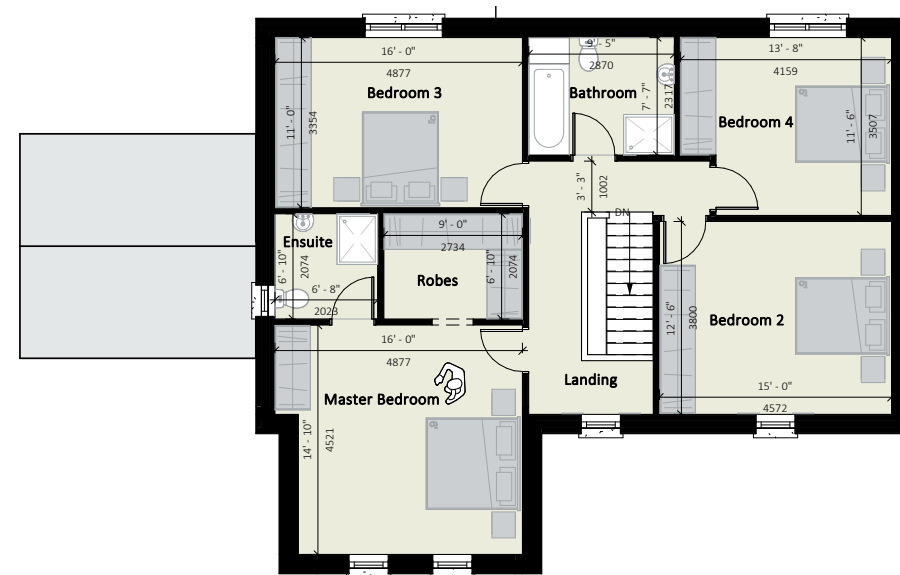

Traditional

First Floor

BLACKTHORN 1,596 sq.ft

Ground Floor

First Floor

WHITETHORN 1,810 sq.ft

Ground Floor

First Floor

PALM 1,976 sq.ft

Contemporary

Traditional

Ground Floor

First Floor

LIME 2,388 sq.ft

Contemporary

Traditional

Ground Floor

First Floor

ASPEN 2,432 sq.ft

Contemporary

Ground Floor

Traditional

First Floor

LARCH 2,868 sq.ft

WILLOW 1,555 sq.ft

Contemporary

Ground Floor

First Floor

CEDAR 1,784 sq.ft

Contemporary

Ground Floor

First Floor