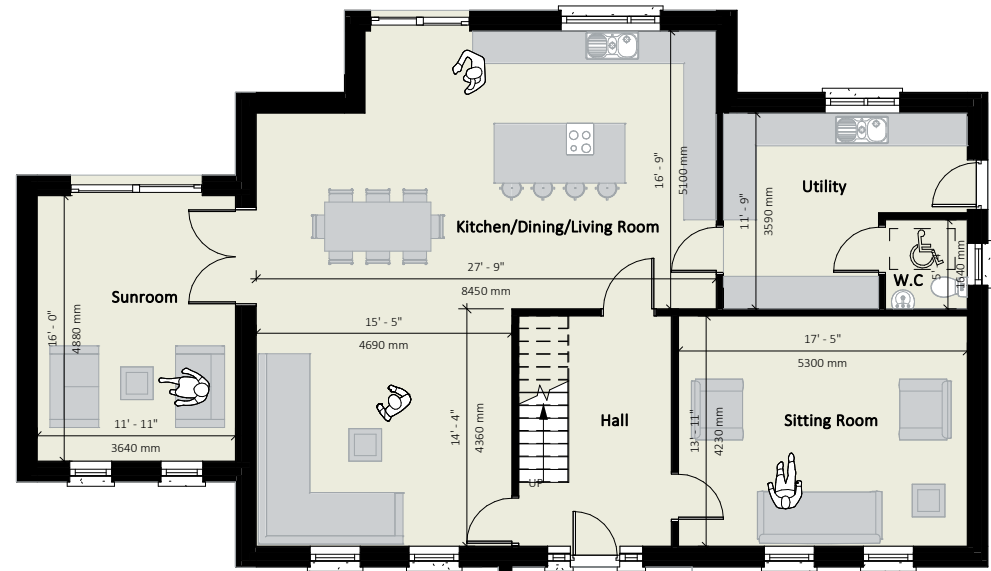

PALM 1,976 sq.ft

Contemporary

Traditional

Ground Floor

First Floor

LIME 2,388 sq.ft

Contemporary

Traditional

Ground Floor

First Floor

ASPEN 2,432 sq.ft

Contemporary

Ground Floor

Traditional

First Floor

LARCH 2,868 sq.ft

Contemporary

Ground Floor

Traditional

First Floor

MAPLE 3,115 sq.ft

Contemporary

Traditional

Ground Floor

WILLOW 1,555 sq.ft

Contemporary

Ground Floor

First Floor

CEDAR 1,784 sq.ft

Contemporary

Ground Floor

First Floor