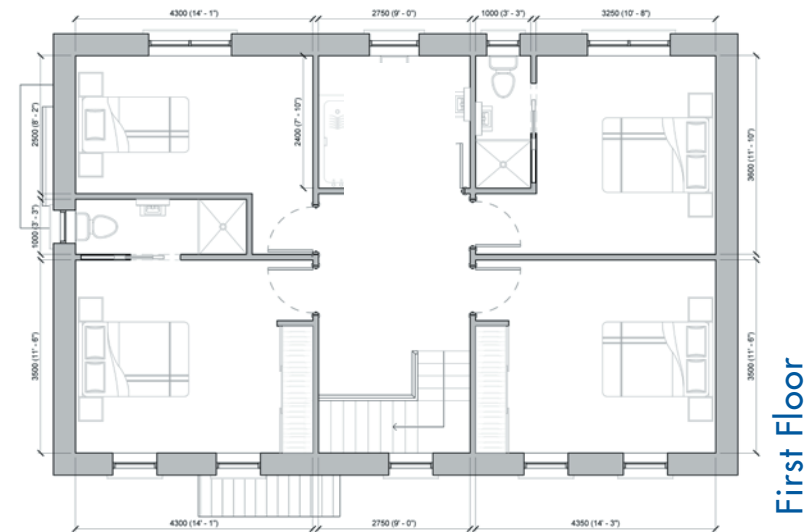

Contemporary

Ground Floor

Traditional

First Floor

MAPLE 3,115 sq.ft

Contemporary

Traditional

Ground Floor

First Floor

ASH 1,500 sq.ft

Ground Floor

First Floor

ORANGE 1,596 sq.ft

Ground Floor

First Floor

OAK 1,810 sq.ft

WILLOW 1,555 sq.ft

Contemporary

Ground Floor

First Floor

CEDAR 1,784 sq.ft

Contemporary

Ground Floor

First Floor

HAZEL 1,857 sq.ft

Contemporary

TEAK 1,972 sq.ft

HAWTHORN 2,016 sq.ft

Contemporary

Ground Floor

First Floor

Contemporary