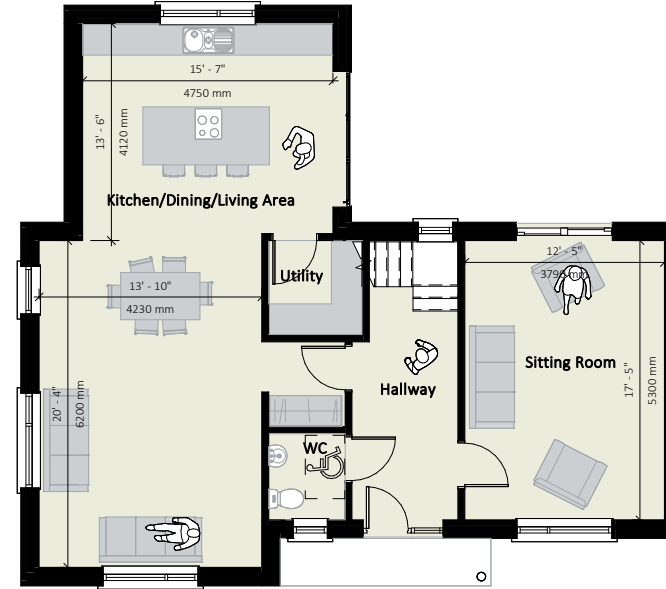

First Floor

ASH 1,500 sq.ft

Ground Floor

First Floor

ORANGE 1,596 sq.ft

Ground Floor

First Floor

OAK 1,810 sq.ft

WILLOW 1,555 sq.ft

Contemporary

Ground Floor

First Floor

CEDAR 1,784 sq.ft

Contemporary

Ground Floor

First Floor

HAZEL 1,857 sq.ft

Contemporary

TEAK 1,972 sq.ft

HAWTHORN 2,016 sq.ft

Contemporary

Ground Floor

First Floor

Contemporary

Traditional

BEECH 2,432 sq.ft

Contemporary

First Floor

Traditional

Ground Floor

MURPHY
NEW HOMES

Clonmeen, Banteer, Co. Cork, P51 TV08