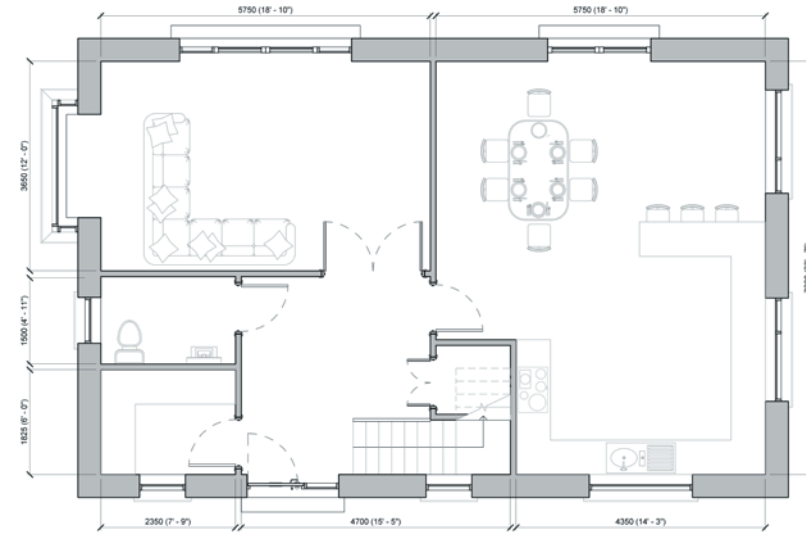

Ground Floor

Traditional

First Floor

WALNUT 1,765 sq.ft

Contemporary

Ground Floor

Traditional

First Floor

Traditional

First Floor

BLACKTHORN 1,596 sq.ft

Ground Floor

First Floor

WHITETHORN 1,810 sq.ft

Ground Floor

First Floor

PALM 1,976 sq.ft

Contemporary

Traditional

Ground Floor

First Floor

LIME 2,388 sq.ft

Contemporary

Traditional

Ground Floor

First Floor

ASPEN 2,432 sq.ft

Contemporary

Ground Floor

Traditional

First Floor

LARCH 2,868 sq.ft