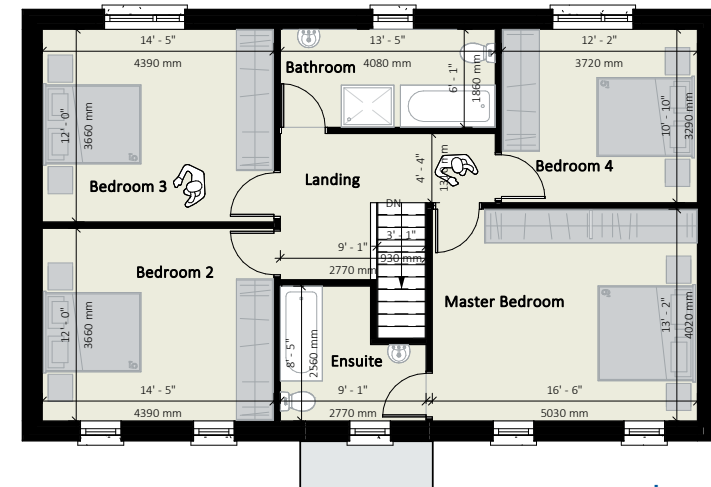

WILLOW 1,555 sq.ft

Contemporary

Ground Floor

First Floor

CEDAR 1,784 sq.ft

Contemporary

Ground Floor

First Floor

HAZEL 1,857 sq.ft

Contemporary

TEAK 1,972 sq.ft

HAWTHORN 2,016 sq.ft

Contemporary

Ground Floor

First Floor

Contemporary

Traditional

BEECH 2,432 sq.ft

Contemporary

First Floor

Traditional

Ground Floor

MURPHY
NEW HOMES

Clonmeen, Banteer, Co. Cork, P51 TV08