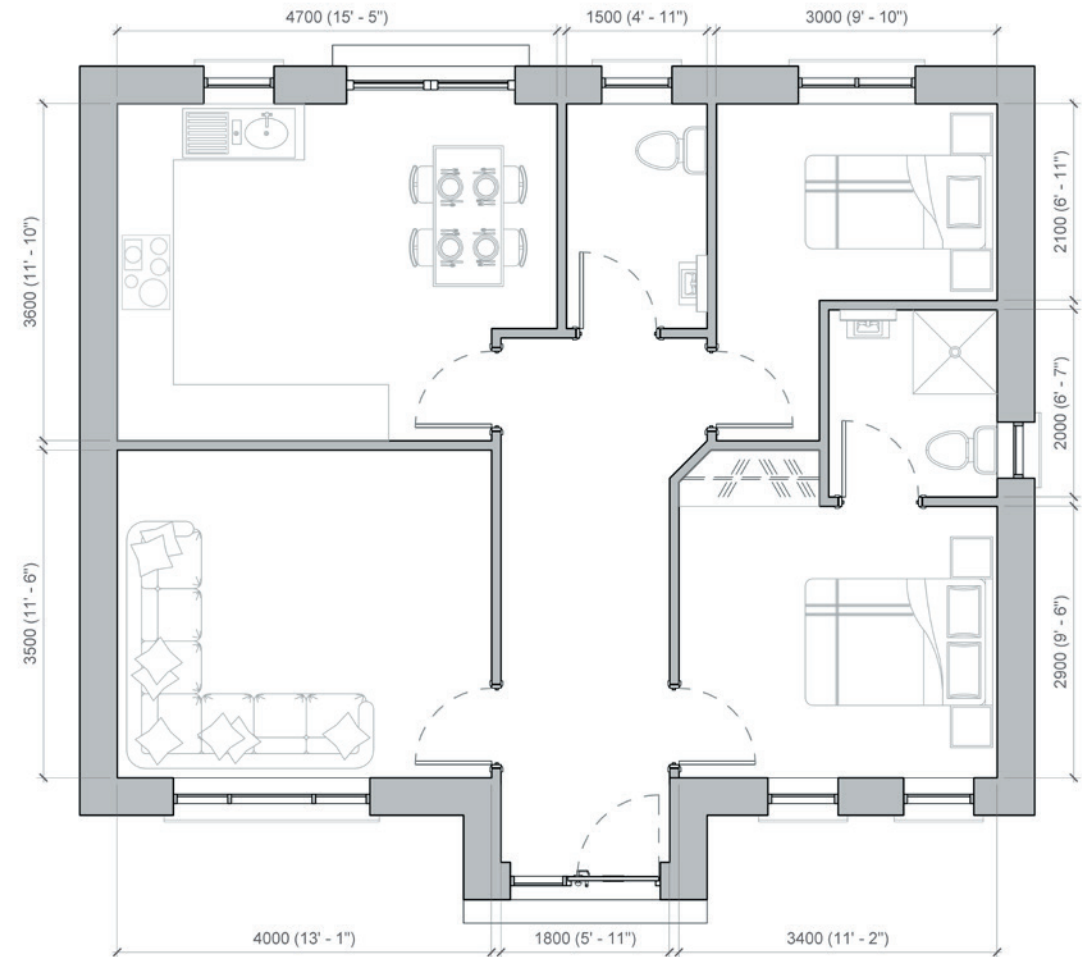

Single Storey 03

Dormer 14

1.5 Storey 18

Two Storey 25

BERRY 681 sq.ft

Ground Floor

PEAR 746 sq.ft

Ground Floor

LAVENDER 746 sq.ft

Ground Floor

PLUM 996 sq.ft

Ground Floor

PINE 1,227 sq.ft

Contemporary

Traditional

Ground Floor

FIR 1,506 sq.ft

Contemporary

Traditional

Ground Floor

ELM 1,598 sq.ft

Contemporary

Traditional

Ground Floor

Ground Floor

Traditional

First Floor

WALNUT 1,765 sq.ft

Contemporary

Ground Floor

Traditional

First Floor