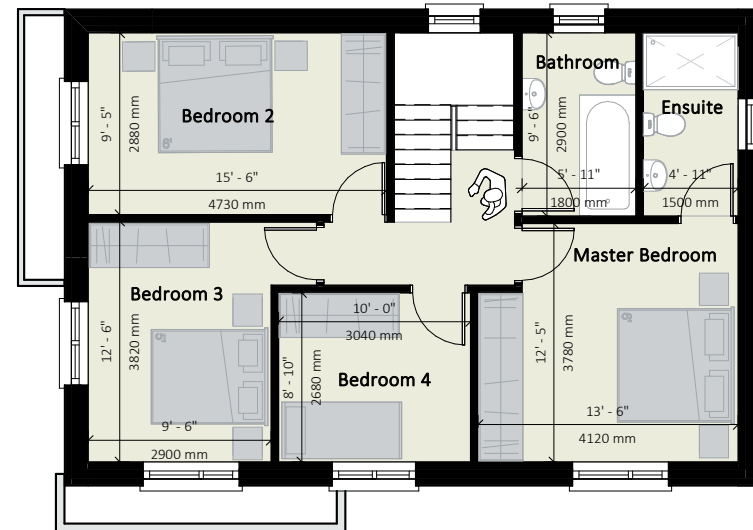

Contemporary

Ground Floor

Traditional

First Floor

MAPLE 3,115 sq.ft

Contemporary

Traditional

Ground Floor

First Floor

ASH 1,500 sq.ft

Ground Floor

First Floor

ORANGE 1,596 sq.ft

Ground Floor

First Floor

OAK 1,810 sq.ft

WILLOW 1,555 sq.ft

Contemporary

Ground Floor

First Floor

CEDAR 1,784 sq.ft

Contemporary

Ground Floor

First Floor

HAZEL 1,857 sq.ft

Contemporary

TEAK 1,972 sq.ft

HAWTHORN 2,016 sq.ft

Contemporary

Ground Floor

First Floor

Contemporary