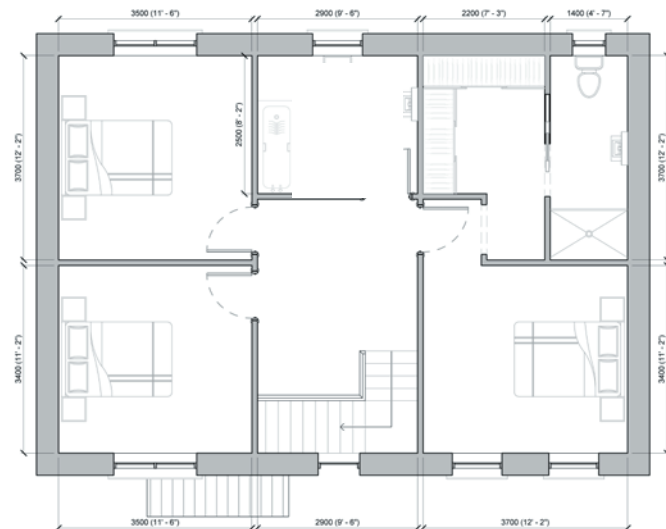

Contemporary

Ground Floor

Traditional

First Floor

MAPLE 3,115 sq.ft

Contemporary

Traditional

Ground Floor

First Floor

ASH 1,500 sq.ft

Ground Floor

First Floor

ORANGE 1,596 sq.ft

Ground Floor

First Floor

OAK 1,810 sq.ft

WILLOW 1,555 sq.ft

Contemporary

Ground Floor

First Floor

CEDAR 1,784 sq.ft

Contemporary

Ground Floor

First Floor

HAZEL 1,857 sq.ft

Contemporary

TEAK 1,972 sq.ft

HAWTHORN 2,016 sq.ft

Contemporary

Ground Floor

First Floor

Contemporary