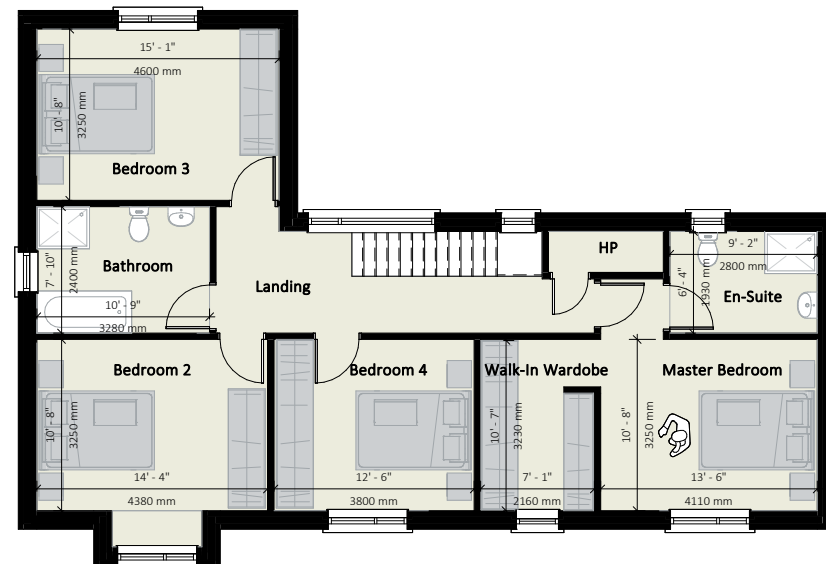

WILLOW 1,555 sq.ft

Contemporary

Ground Floor

First Floor

CEDAR 1,784 sq.ft

Contemporary

Ground Floor

First Floor

HAZEL 1,857 sq.ft

Contemporary

TEAK 1,972 sq.ft

HAWTHORN 2,016 sq.ft

Contemporary

Ground Floor

First Floor

Contemporary

Traditional

BEECH 2,432 sq.ft

Contemporary

First Floor

Traditional

Ground Floor

MURPHY
NEW HOMES

Clonmeen, Banteer, Co. Cork, P51 TV08