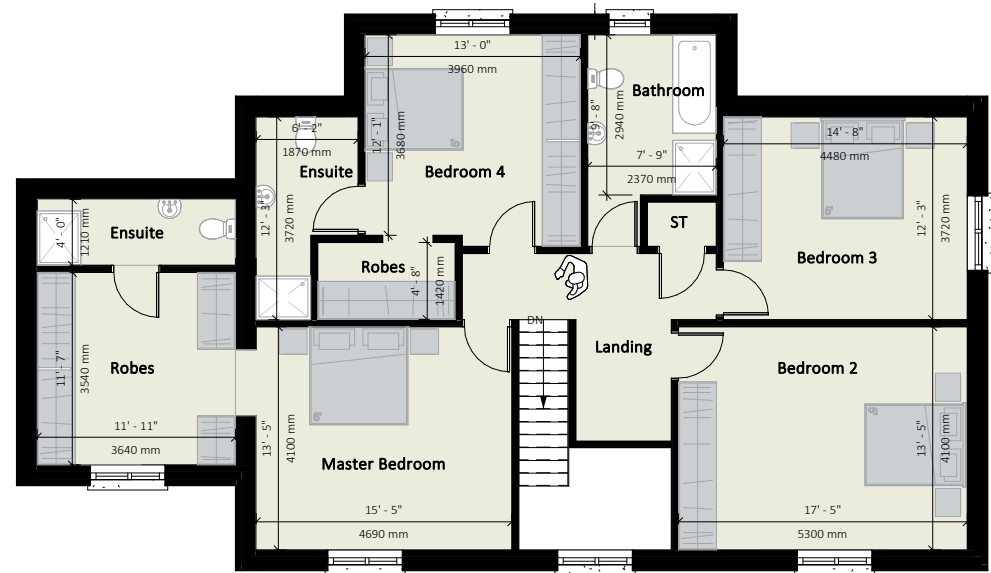

Ground Floor

First Floor

ASPEN 2,432 sq.ft

Contemporary

Ground Floor

Traditional

First Floor

LARCH 2,868 sq.ft

Contemporary

Ground Floor

Traditional

First Floor

MAPLE 3,115 sq.ft

Contemporary

Traditional

Ground Floor

First Floor

ASH 1,500 sq.ft

Ground Floor

First Floor

ORANGE 1,596 sq.ft

Ground Floor

First Floor

OAK 1,810 sq.ft

WILLOW 1,555 sq.ft

Contemporary

Ground Floor

First Floor

CEDAR 1,784 sq.ft

Contemporary

Ground Floor

First Floor