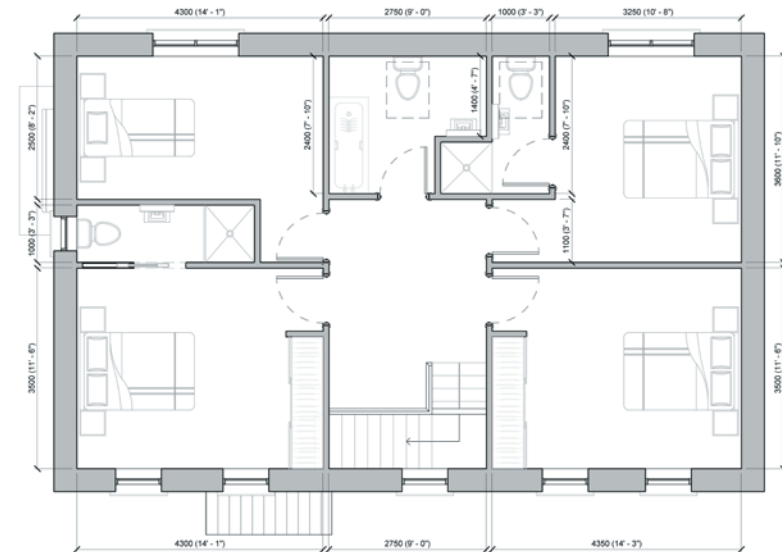

Ground Floor

Traditional

First Floor

WALNUT 1,765 sq.ft

Contemporary

Ground Floor

Traditional

First Floor

Traditional

First Floor

BLACKTHORN 1,596 sq.ft

Ground Floor

First Floor

WHITETHORN 1,810 sq.ft

Ground Floor

First Floor

PALM 1,976 sq.ft

Contemporary

Traditional

Ground Floor

First Floor

LIME 2,388 sq.ft

Contemporary

Traditional

Ground Floor

First Floor

ASPEN 2,432 sq.ft

Contemporary

Ground Floor

Traditional

First Floor

LARCH 2,868 sq.ft