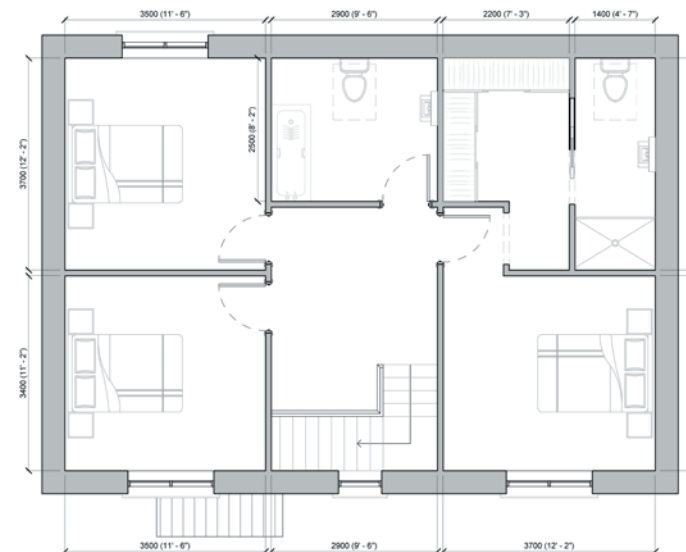

Ground Floor

Traditional

First Floor

WALNUT 1,765 sq.ft

Contemporary

Ground Floor

Traditional

First Floor

Traditional

First Floor

BLACKTHORN 1,596 sq.ft

Ground Floor

First Floor

WHITETHORN 1,810 sq.ft

Ground Floor

First Floor

PALM 1,976 sq.ft

Contemporary

Traditional

Ground Floor

First Floor

LIME 2,388 sq.ft

Contemporary

Traditional

Ground Floor

First Floor

ASPEN 2,432 sq.ft

Contemporary

Ground Floor

Traditional

First Floor

LARCH 2,868 sq.ft