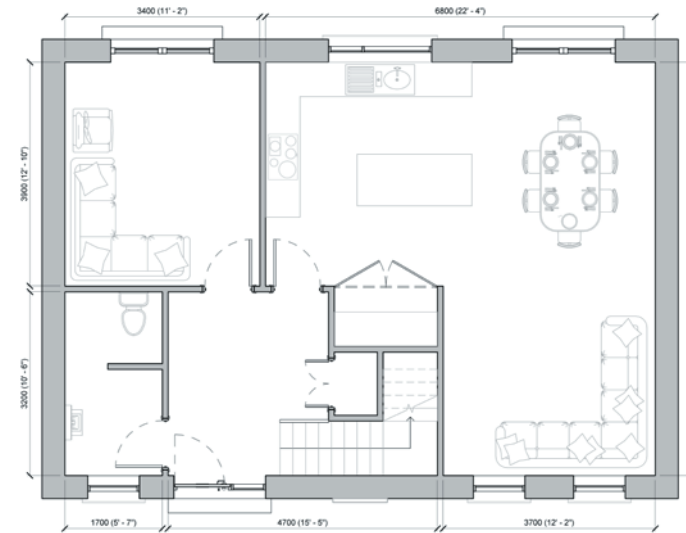

Traditional

Ground Floor

SPRUCE 2,145 sq.ft

Contemporary

Traditional

Ground Floor

CHESTNUT 1,490 sq.ft

Contemporary

Ground Floor

Traditional

First Floor

WALNUT 1,765 sq.ft

Contemporary

Ground Floor

Traditional

First Floor

OLIVE 1,807 sq.ft

Contemporary

Ground Floor

Traditional

First Floor

HOLLYOAK 2,113 sq.ft

Contemporary

Ground Floor

Traditional

First Floor

BLACKTHORN 1,596 sq.ft

Ground Floor

First Floor

WHITETHORN 1,810 sq.ft

Ground Floor

First Floor