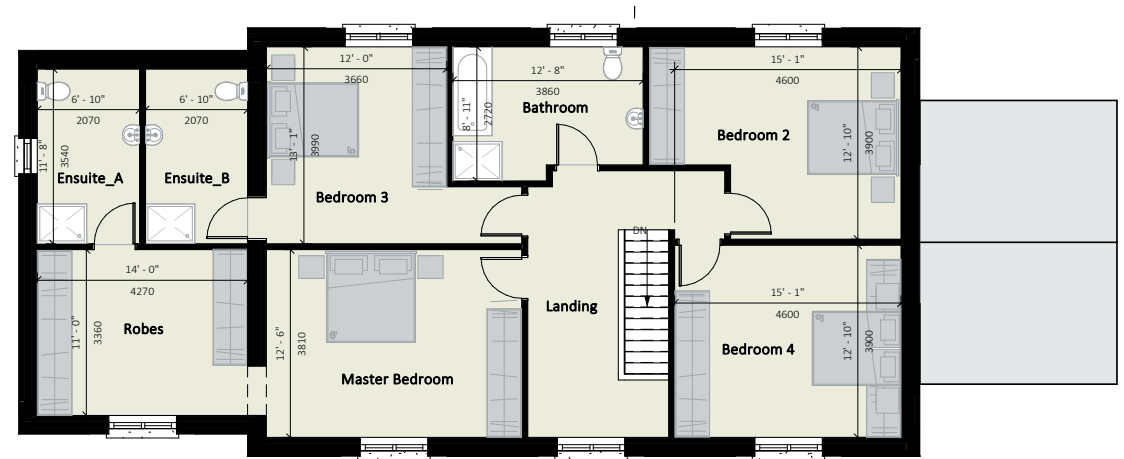

Ground Floor

First Floor

ASPEN 2,432 sq.ft

Contemporary

Ground Floor

Traditional

First Floor

LARCH 2,868 sq.ft

Contemporary

Ground Floor

Traditional

First Floor

MAPLE 3,115 sq.ft

Contemporary

Traditional

Ground Floor

First Floor

ASH 1,500 sq.ft

Ground Floor

First Floor

ORANGE 1,596 sq.ft

Ground Floor

First Floor

OAK 1,810 sq.ft

WILLOW 1,555 sq.ft

Contemporary

Ground Floor

First Floor

CEDAR 1,784 sq.ft

Contemporary

Ground Floor

First Floor