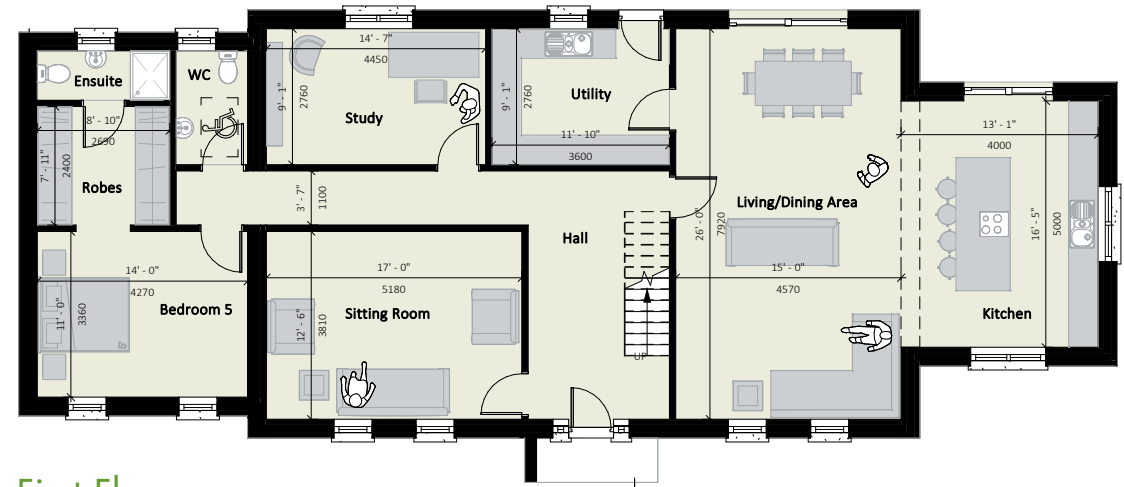

Ground Floor

First Floor

ASPEN 2,432 sq.ft

Contemporary

Ground Floor

Traditional

First Floor

LARCH 2,868 sq.ft

Contemporary

Ground Floor

Traditional

First Floor

MAPLE 3,115 sq.ft

Contemporary

Traditional

Ground Floor

First Floor

ASH 1,500 sq.ft

Ground Floor

First Floor

ORANGE 1,596 sq.ft

Ground Floor

First Floor

OAK 1,810 sq.ft

WILLOW 1,555 sq.ft

Contemporary

Ground Floor

First Floor

CEDAR 1,784 sq.ft

Contemporary

Ground Floor

First Floor