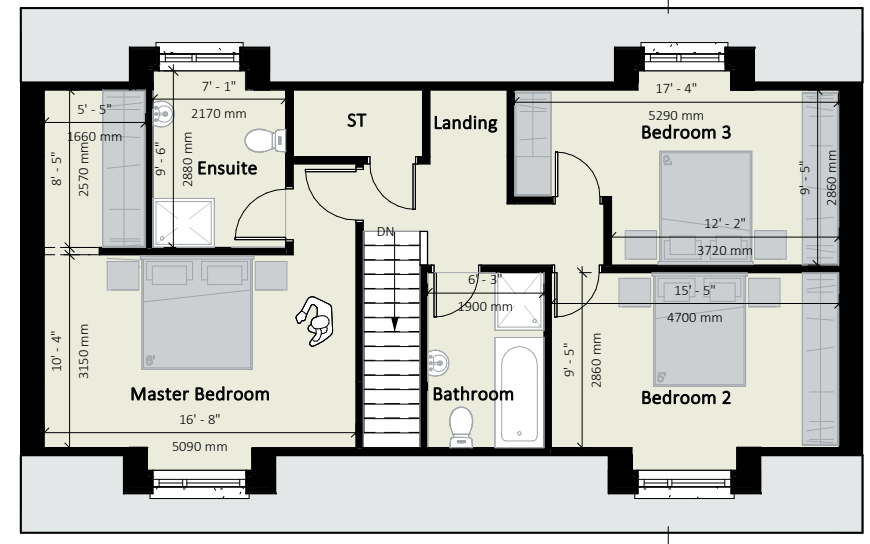

Ground Floor

Traditional

First Floor

WALNUT 1,765 sq.ft

Contemporary

Ground Floor

Traditional

First Floor

OLIVE 1,807 sq.ft

Contemporary

Ground Floor

Traditional

First Floor

HOLLYOAK 2,113 sq.ft

Contemporary

Ground Floor

Traditional

First Floor

BLACKTHORN 1,596 sq.ft

Ground Floor

First Floor

WHITETHORN 1,810 sq.ft

Ground Floor

First Floor

PALM 1,976 sq.ft

Contemporary

Traditional

Ground Floor

First Floor

LIME 2,388 sq.ft

Contemporary

Traditional